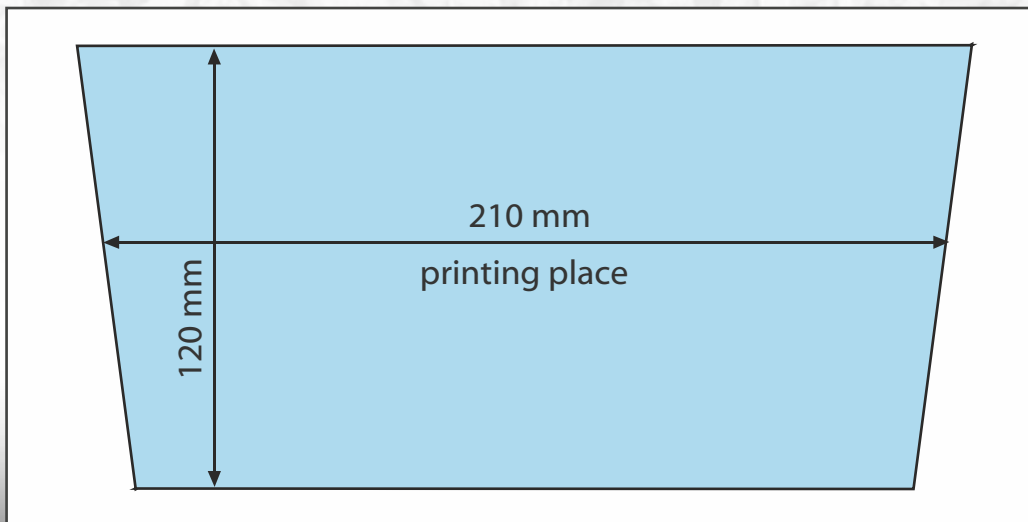

Measure cub EVENT 400 ml

print scale ml standard

Any scale for dry and liquid products

Packing

300 pcs.
(1 shipment max. 2 boxes)

13 kg

5400 pcs.

250 kg

individual scale and color printing logos

Printing place

Dimensions